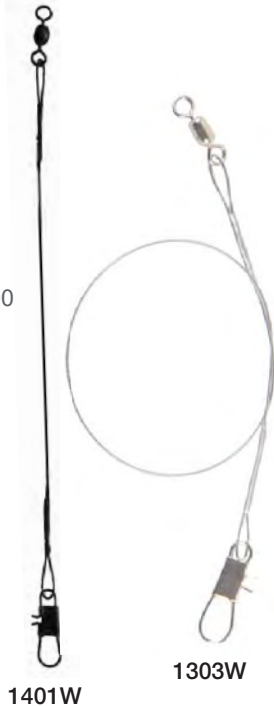

1303W

1401W