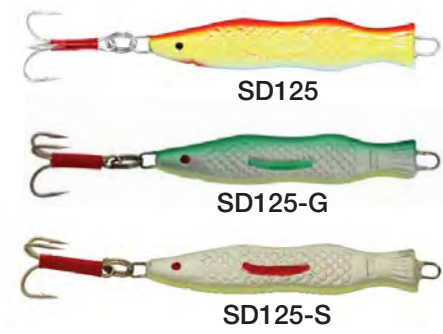

DD120-Y

SD125

SD125-G

SD125-S

WHIRLWINDS $5.68

- Uniquely designed to create a sonic vibration as it rotates & flashes when dropped on a slack line
- Inner ctn: 12, Master: 120