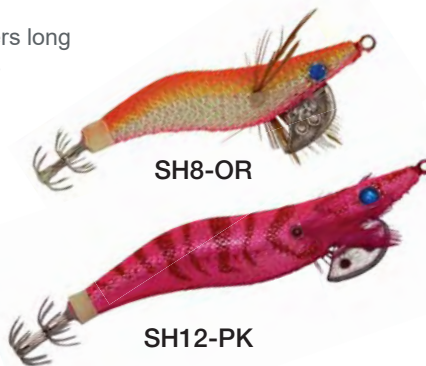

SH8-OR

SH12-PK