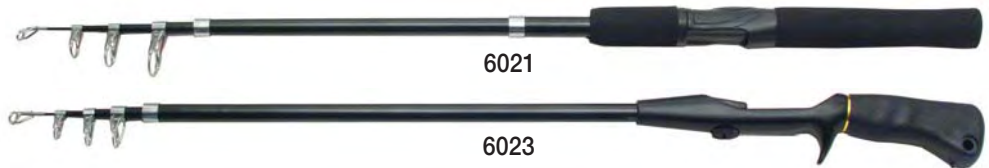

TELESCOPIC RODS

6021 TELESCOPIC SPINNING ROD 6023 TELESCOPIC SPINCAST ROD

- EVA grips
- Stainless steel guides
- Medium-light action
- Master carton: 20

6031 EMERY® TELESCOPIC SPINNING ROD 6033 EMERY® TELESCOPIC SPINCAST ROD

- EVA grips
- Ceramic guides
- Medium-light action
- Master carton: 20