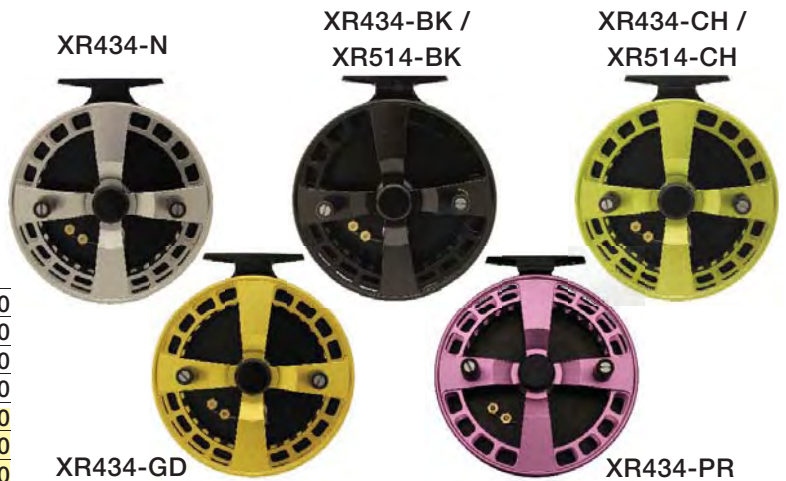

SPR30

SGF30 / SGF50

STREAMSIDE® FALCON™ SPINNING REELS

- 9 ball bearings, front drag
- Zinc drive gears & copper line roller
- Vented aluminum spool
- On/off anti-reverse switch
- Metal handle
- Master carton: 20

SGF50

PE20 / PE30 / PE50 / PE60

STREAMSIDE® PREDATOR ELITE™ SPINNING REELS

- 9 ball bearings, front drag
- Zinc drive gears
- Copper line roller
- Vented aluminum spool with anti-slip ring
- On/off anti-reverse switch
- Master carton: 20

PE30

STK#	TYPE	MODEL	BB	DRAG	CAPACITY (LBS/YDS)	RATIO	PRICE
SKR80	SPINNING	STREAMSIDE® SEA KING™	6	FRONT	30/260, 40/180, 50/150	5.1:1	\$138.60
SPR10	SPINNING	STREAMSIDE® PREDATOR™	9	FRONT	6/200, 8/150, 10/110	5.2:1	\$62.10
SPR20	SPINNING	STREAMSIDE® PREDATOR™	9	FRONT	6/220, 8/160, 10/120	5.2:1	\$62.10
SPR30	SPINNING	STREAMSIDE® PREDATOR™	9	FRONT	8/220, 10/160, 12/120	5.2:1	\$62.10
SPR50	SPINNING	STREAMSIDE® PREDATOR™	9	FRONT	14/170, 16/140, 18/120	5.1:1	\$71.10
SGF30	SPINNING	STREAMSIDE® PREDATOR™	9	FRONT	8/220, 10/160, 12/120	5.2:1	\$62.10
SGF50	SPINNING	STREAMSIDE® FALCON™	9	FRONT	14/170, 16/140, 18/120	5.1:1	\$71.10
PE20	SPINNING	STREAMSIDE® PREDATOR ELITE™	9	FRONT	6/220, 8/160, 10/120	5:1	\$89.10
PE30	SPINNING	STREAMSIDE® PREDATOR ELITE™	9	FRONT	8/180, 10/140, 12/100	5:1	\$89.10
PE50	SPINNING	STREAMSIDE® PREDATOR ELITE™	9	FRONT	14/180, 16/140, 18/100	4.7:1	\$99.00
PE60	SPINNING	STREAMSIDE® PREDATOR ELITE™	9	FRONT	14/220, 16/180, 18/140	4.7:1	\$99.00

STREAMSIDE® EXTREME™ FLOAT REELS

- One piece machine cut frame & spool
- 2 Japanese Abec 7 ball bearings
- 4.75" or 5.25" diameter
- Stainless steel gears & shaft
- On/off ratchet
- Master carton: 40

STK#	COLOUR	DIAMETER	PRICE
XR434-N	NICKEL	4 ¾"	\$327.60
XR434-BK	BLACK	4 ¾"	\$327.60
XR434-CH	CHARTREUSE	4 ¾"	\$327.60
XR434-GD	GOLD	4 ¾"	\$327.60
XR434-PR	PURPLE	4 ¾"	\$327.60
XR514-BK	BLACK	5 ¼"	\$369.00
XR514-CH	CHARTREUSE	5 ¼"	\$369.00