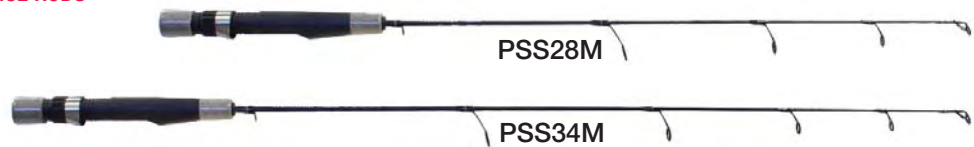

STK#	TYPE	ACTION	LENGTH	PRICE
PSS24UL	SPINNING	ULTRA-LIGHT	24"	$36.00
PSS26L	SPINNING	LIGHT	26"	$36.00
PSS28M	SPINNING	MEDIUM	28"	$36.00
PSS34M	SPINNING	MEDIUM	34"	$40.20
PSS42M	SPINNING	MEDIUM	42"	$43.20

Predator™
ICE RODS

EMERY® SOLID GLASS ICE FISHING RODS

- Proven to be the most durable ice fishing rods available
- 3049: Extra heavy for big fish
- Inner carton: 25, Master: 50