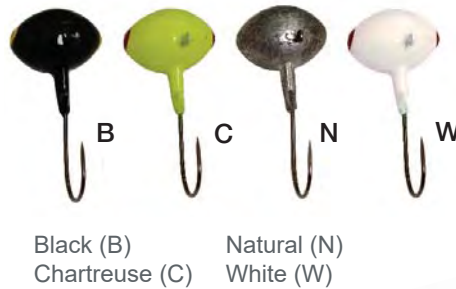

JIG EYE CLEANER \$4.89

- Built-in needle for cleaning jig eyes
- Inner carton: 10, Master: 200

FOOTBALL JIG HEADS

FOOTBALL JIG HEADS \$7.16

- Clam shell blister packed
- Inner carton: 10, Master: 100

STK#	PCS	OZ	COLOURS
5638	5	3/8	B, C, N, W
5612	4	1/2	B, C, N, W
5610	3	1	B, C, N, W

BANTAM SPINNERS \$12.47

- 3 colours per pack
- Inner carton: 10, Master: 200

DEEP CASTERS \$13.09

- 3 colours per card
- 1/4 oz weight
- Rigged with #8 nickel treble hook
- Inner carton: 10, Master: 200

Trophy Spoons, Jig Tails & Brass Lures