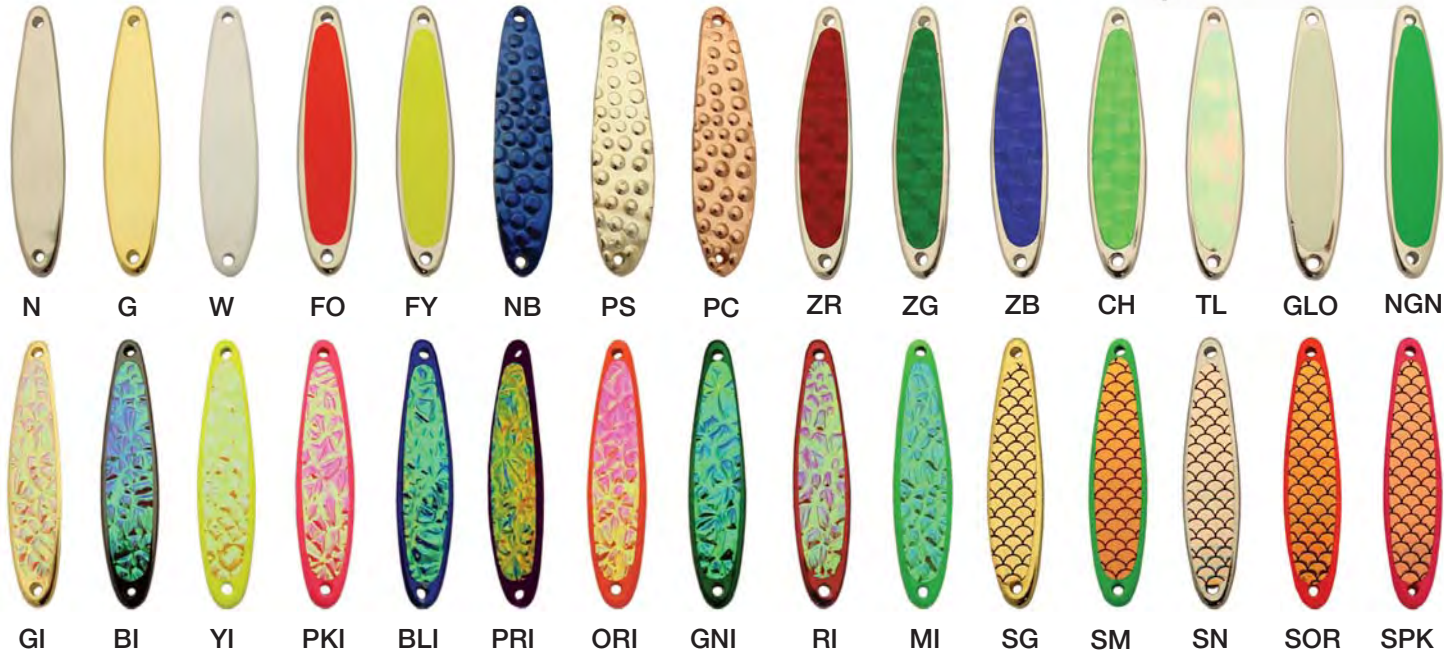

SWEDISH PIMPLE®

The Swedish Pimple® is modeled from jigging lures used in Sweden for over 100 years. This superb lure will give you excellent results in both fresh and saltwater conditions. It can be used for both winter and summer fishing. It's also a proven favourite for walleye, trout, coho salmon, northern bass & pan fish. It's rigged with an extra strong nickel treble hook with bonus flipper. Inner carton: 10