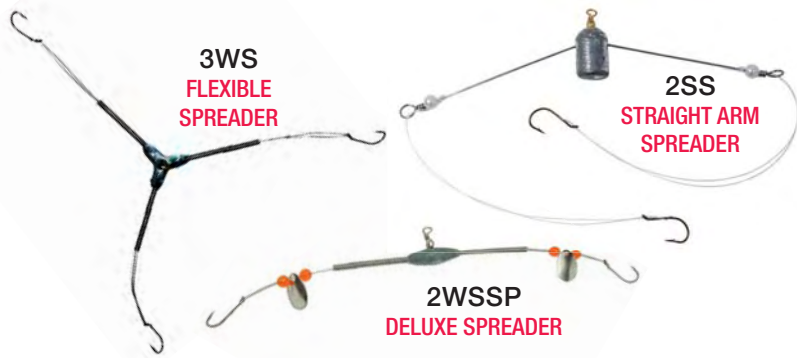

Spreaders, Skimmers, Bells & Creepers