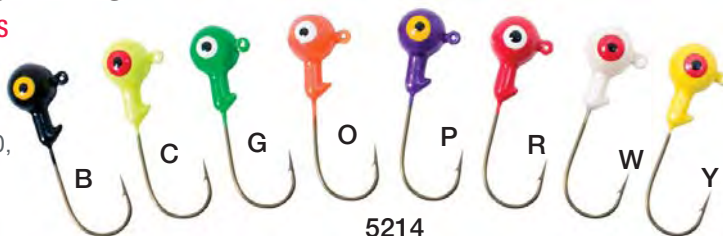

PAINTED JIG HEADS

1. **PAINTED JIG HEADS**
   - Clam shell blister packed (10 pcs/pack)
   - Inner carton: 10, Master: 100

5214

STK#	PCS	OZ	COLOURS	PRICE
5218	10	1/8	B, C, O, R, W, Y	$7.23
5214	10	1/4	B, C, G, O, P, R, W, Y	$8.99
5238	10	3/8	B, C, O, W, Y	$10.67

Black (B) Purple (P)
Chartreuse Red (R)
(C)Green (G) White (W)
Orange (O) Yellow (Y)

DUO-TONE JIG HEADS

1. **DUO-TONE JIG HEADS**
   - Clam shell blister packed
   - 10 jig heads per pack
   - Inner carton: 10, Master: 100