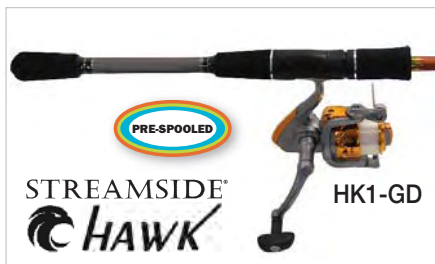

EMERY® SPIRIT™ STINGER™ COMBO \$47.60
 - 1BB, front drag reel (EXF20)
 - 6ft 6in spinning rod, medium action
 - Master carton: 10

EMERY® STINGER™ COMBO \$52.20
 - 1BB, pre-spooled reel with rear drag
 - 6ft 6in spinning rod, medium action
 - Master carton: 10

EMERY® MILLENNIUM PLUS™ COMBO \$82.80
 - 1BB, front drag spinning reel (F4000)
 - 6ft 6in graphite spinning rod (MP345)
 - Master carton: 10

STREAMSIDE® FALCON™ COMBO \$98.00
 - 1BB, spincast reel with aluminum spool
 - 6ft spincast rod, medium action
 - Master carton: 10