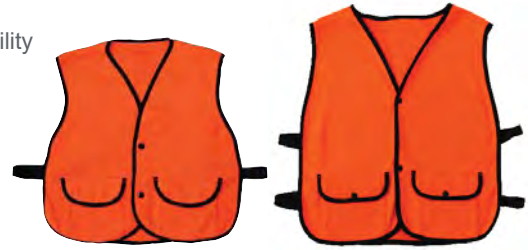

2420

FLEECE SAFETY VEST

- Blaze orange for high-visibility
- 100% polyester fleece
- 2 front pockets
- One size fits all
- Master carton: 100

2730K

2730

STK#	SIZE	PRICE
2730	ADULT	\$26.00
2730K	KIDS	\$20.40