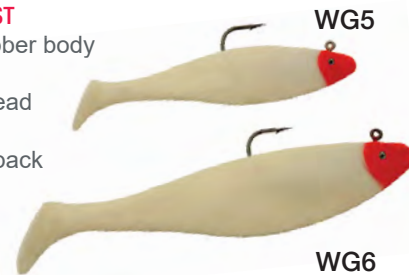

WHITE GHOST

- White rubber body
- Weighted orange head
- 5/0 hook
- 1 pc per pack

STK#	LENGTH	OZ	PRICE
WG5	5"	3/4	$8.02
WG6	6"	1 1/2	$9.19

SPARKLE GHOST $16.00

- Plastic body with lead weighted head

STK#	COLOUR	LENGTH	WEIGHT	PCS
SPG4-BK	BLACK	4"	3/4 OZ	3
SPG4-BL	BLUE	4"	3/4 OZ	3
SPG4-GD	GOLD	4"	3/4 OZ	3
SPG4-GL	GLOW	4"	3/4 OZ	3
SPG4-PK	PINK	4"	3/4 OZ	3
SPG4-WH	WHITE	4"	3/4 OZ	3

STK#	COLOUR	LENGTH	WEIGHT	PCS
SPG6-BK	BLACK	6"	1 1/2 OZ	2
SPG6-BL	BLUE	6"	1 1/2 OZ	2
SPG6-GL	GLOW	6"	1 1/2 OZ	2
SPG6-GN	GREEN	6"	1 1/2 OZ	2
SPG6-PK	PINK	6"	1 1/2 OZ	2
SPG6-WH	WHITE	6"	1 1/2 OZ	2