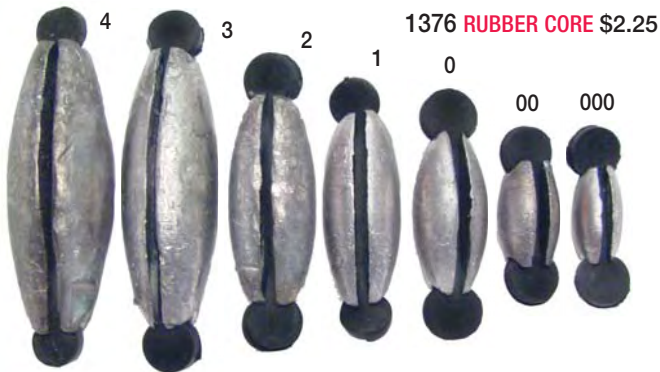

1376 RUBBER CORE $2.25

STK#	OZ	PCS
1376-000	1/16	8
1376-00	1/8	6
1376-0	1/4	5
1376-1	3/8	4
1376-2	1/2	3
1376-3	3/4	2
1376-4	1	2

POWER PLAY SINKERS $3.21

- Made from steel & composite materials
- Inner carton: 10; Master: 200