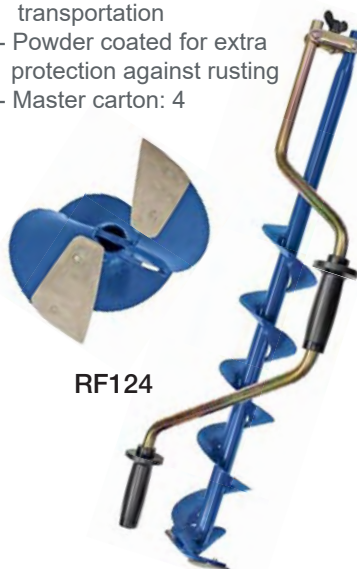

RAZOR™ ICE AUGER

- 2 sizes: 4 1/2" & 6" cutting diameter
- 2 piece hand held ice drill
- Stainless steel, epoxy coated drill bit
- Adjustable height
- Master carton: 4

R124

RAZOR™ FOLDING ICE AUGER

- 1 piece hand held ice drill
- 4 1/2" cutting diameter
- Folding handle for easy transportation
- Powder coated for extra protection against rusting
- Master carton: 4