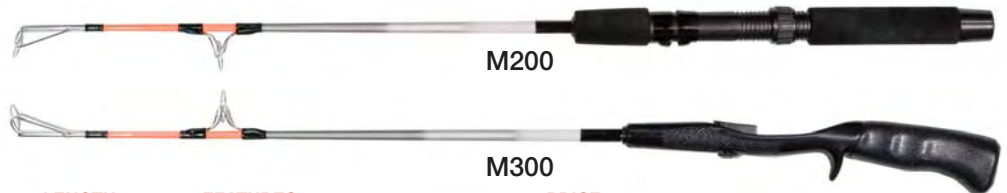

Solid Glass Rods, Wooden & Jigging Rods & Cases

ICE MASTER™ ICE FISHING RODS

- Glass ice rods with large eye double foot stainless steel guide & tip
- Fluorescent orange highlight tip
- Inner carton: 25, Master: 50